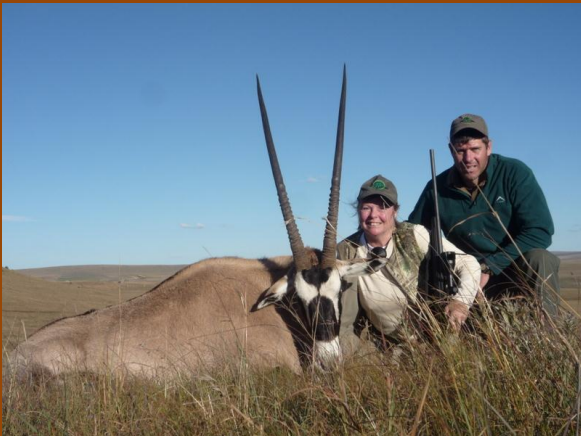

SAFARI NJEMA NEWS 1st FOR 2010

Dear Friends and Clients,

This year had started with a big bang. First time clients and Rocky Mountain Elk Donation buyer. Skeeter and Suzi Wiggins with their friends Johnny and Penny McMahan. Hunted with Safari Njema in April and Mei 2010

We started in the Zululand area of South Africa looking for Kudu for Suzi and Njala for Johnny. Johnny and Penny were hunting with Professional hunter Stu Pringle. This was also a start for the 3 month old Puppy named MOYA "Spirited one"

Here are some pictures of the hunt and what great memories were made on the safari.

Suzi and her 1st Kudu

Penny and her Zebra

Suzi and her 1st Gemsbok

Skeeter and his Black W Beest

Johnny's warthog

Skeeter and his Springbuck

Nice Black W beest

Very good MTN reed buck

Penny has got it! Be aware AFRICA!!

We at Safari Njema are looking forward seeing you back next year to a different area in South Africa .

Best regards

SAFARI NJEMA "SAFE JOURNEY"