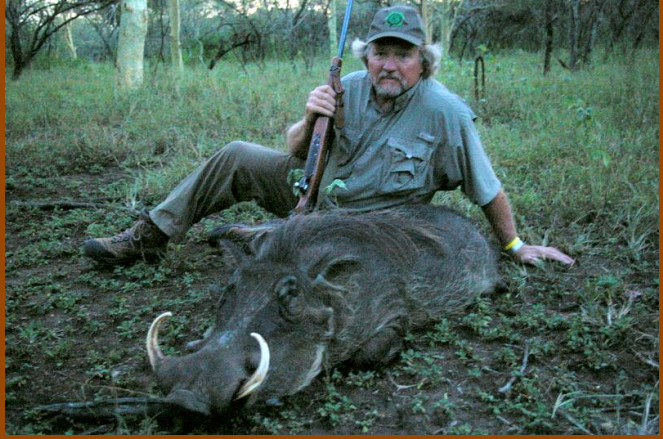

SAFARI NJEMA NEWS 1st FOR 2010

Dear Friends and Clients,

This year had started with a big bang. First time clients and Rocky Mountain Elk Donation buyer. Skeeter and Suzi Wiggins with their friends Johnny and Penny McMahan. Hunted with Safari Njema in April and Mei 2010

We started in the Zululand area of South Africa looking for Kudu for Suzi and Njala for Johnny. Johnny and Penny were hunting with Professional hunter Stu Pringle. This was also a start for the 3 month old Puppy named MOYA "Spirited one"

Here are some pictures of the hunt and what great memories were made on the safari.

Suzi and her 1st Kudu

Penny and her Zebra

Suzi and her 1st Gemsbok

Skeeter and his Black W Beest

Johnny's warthog

Skeeter and his Springbuck

Nice Black W beest

Very good MTN reed buck

Penny has got it! Be aware AFRICA!!

We at Safari Njema are looking forward seeing you back next year to a different area in South Africa .

Best regards

SAFARI NJEMA "SAFE JOURNEY"